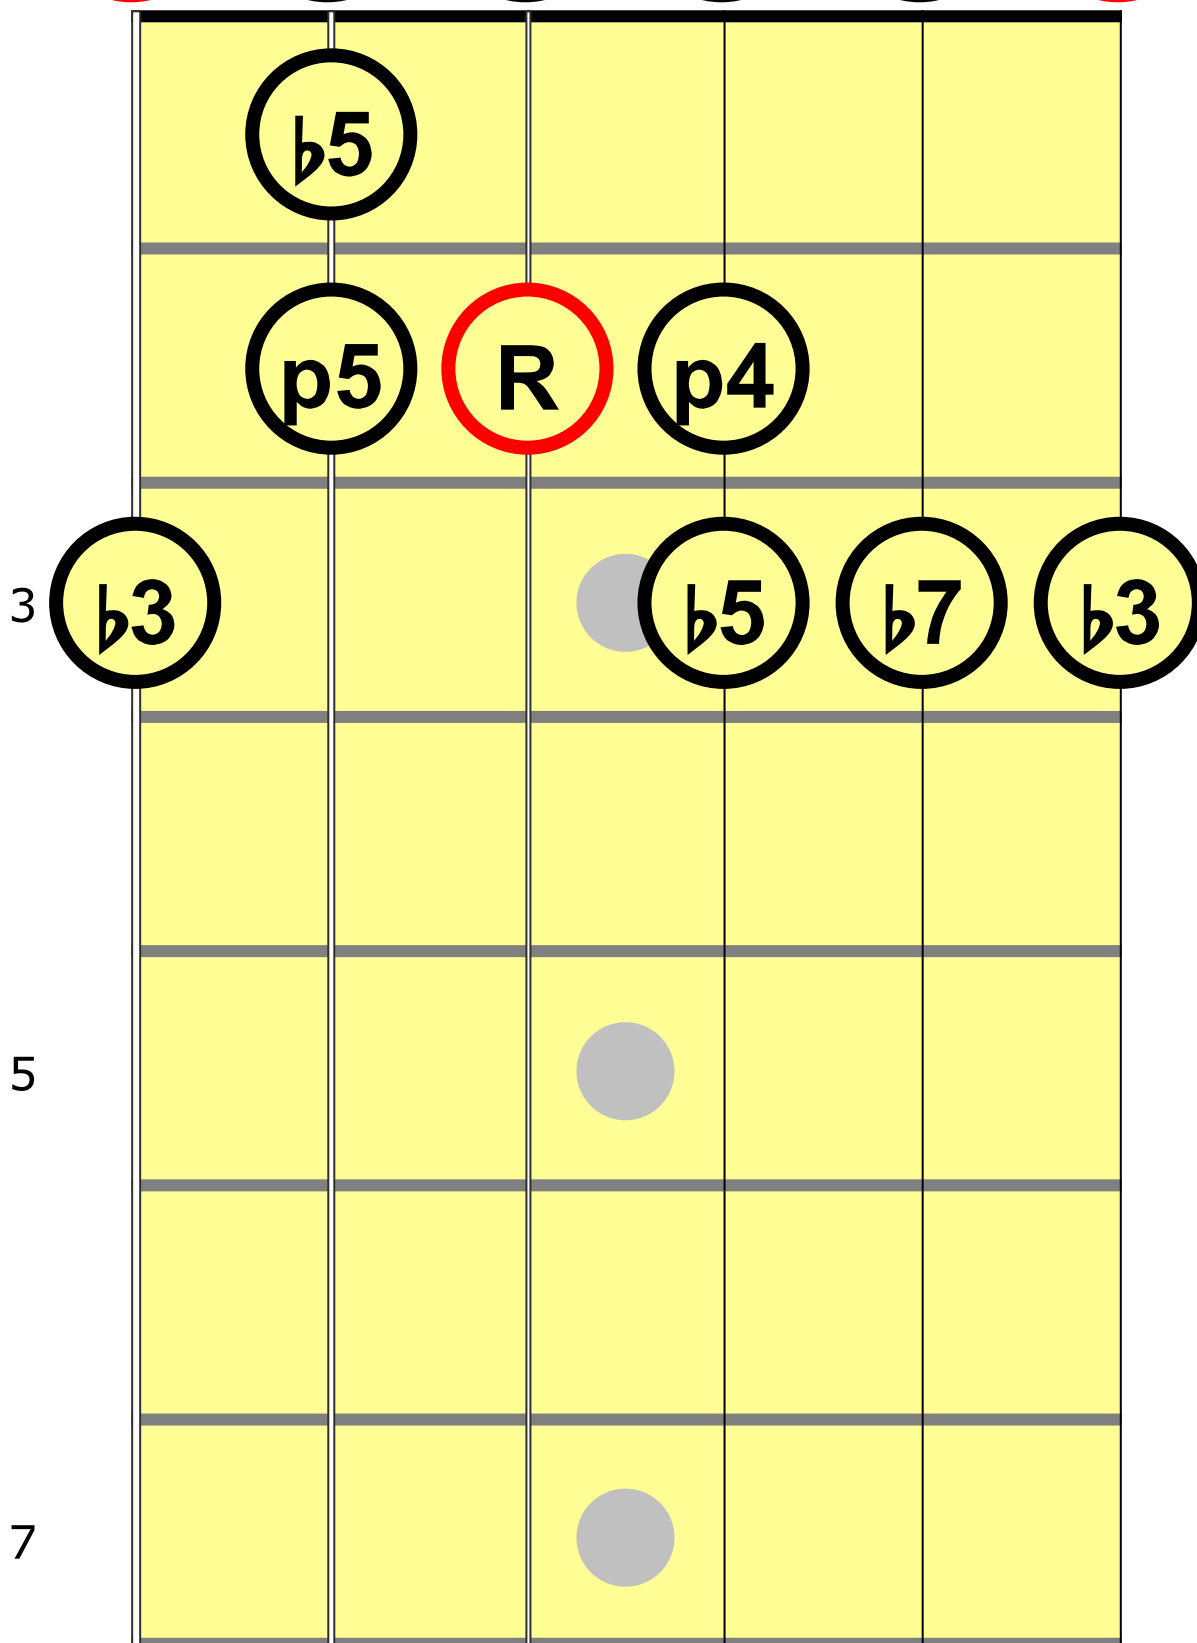

E Minor Pentatonic (open position)

E Minor Pent (w/b5 --> E Blues Scale, open position)

E Minor Pent (w/b5 --> E Blues Scale, open position)